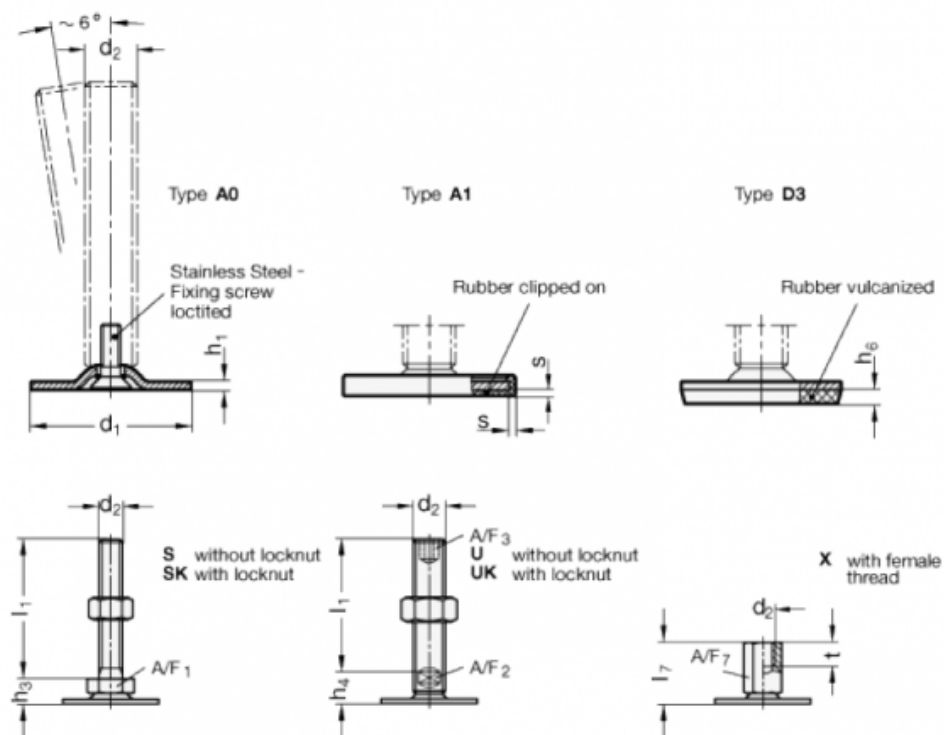

Article number: 204040M1050A3S

Description: E+G levelling foot

GN 40-40-M10-50-A3-S

Note: S Without nut, External hexagon at the bottom

## Measures

A/F1	=	17
d1	=	40
d2	=	M10
h1	=	2
h3	=	11
h6	=	3.5
l1	=	50
s	=	